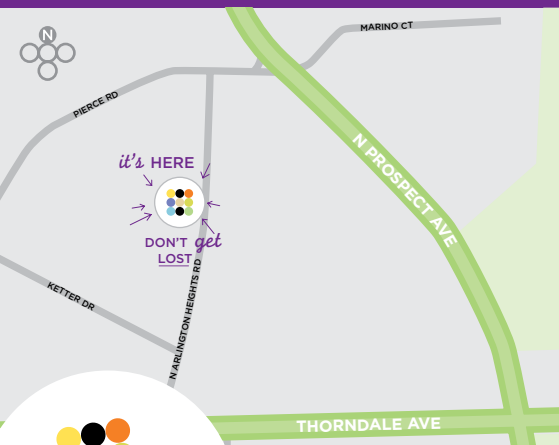

EARN FREE NIGHTS

- Join the World of Hyatt® global loyalty program and earn free nights at Hyatt hotels and resorts worldwide

EXPLORE

- Woodfield Mall & Improv Comedy Club
- TopGolf
- Itasca Country Club & Medinah Country Club
- Dave & Busters, Legoland & Gameworks
- Lynfred Winery & Church Street Brewery
- Brookfield Zoo, Edge Ice Arena & Medieval Times
- Chicago K1 indoor racing & Vertical Endeavors
- Arlington Heights Race Track
- Olympic Park

hyattplace.com

HYATT PLACE ITASCA

1150 North Arlington Heights Road
Itasca, IL 60143, USA
P 630 875 1400
F 630 875 9756
hyattplaceitasca.com

TRANSPORTATION

- 11.5 Miles from O'Hare International Airport
- 35 Minutes from Downtown Chicago
- 1.5 Miles from 290 & 355 Expressways